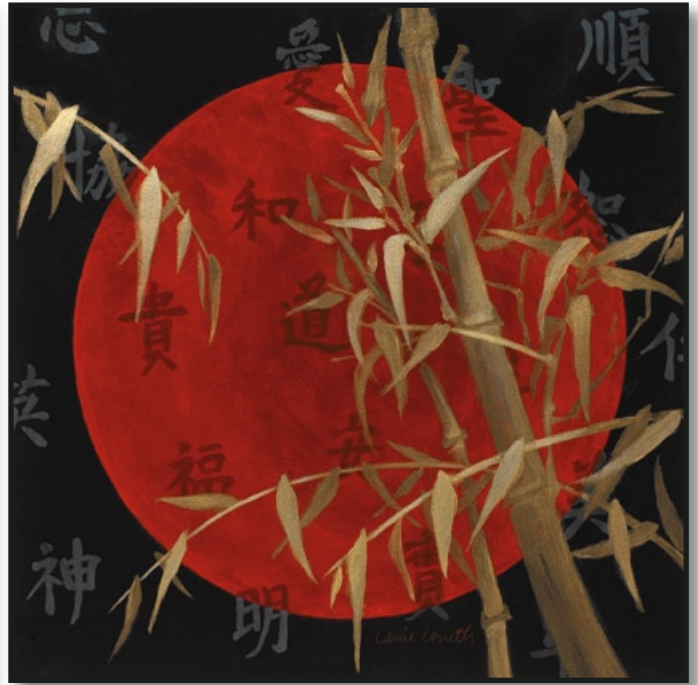

"THIS MOMENT TO ETERNITY II"